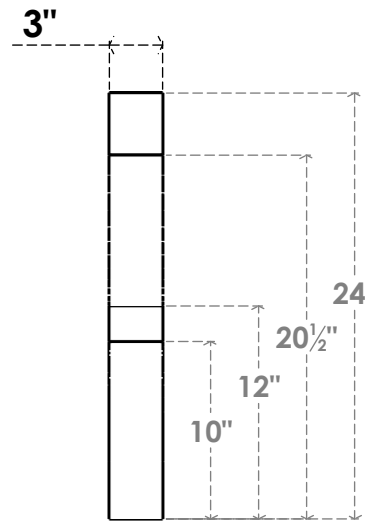

ITEM NUMBER: BRCPC030X18000X24000VAL

3"W X 18"D X 24"H VALENCIA ARCHITECTURAL GRADE PVC CLOSED BRACE

SIDE PROFILE

FRONT PROFILE

ISOMETRIC

EKENA MILLWORK
2300 WEST MAIN ST.
CLARKSVILLE, TX 75426
TOLL FREE: 866-607-0453
WWW.EKENAMILLWORK.COM