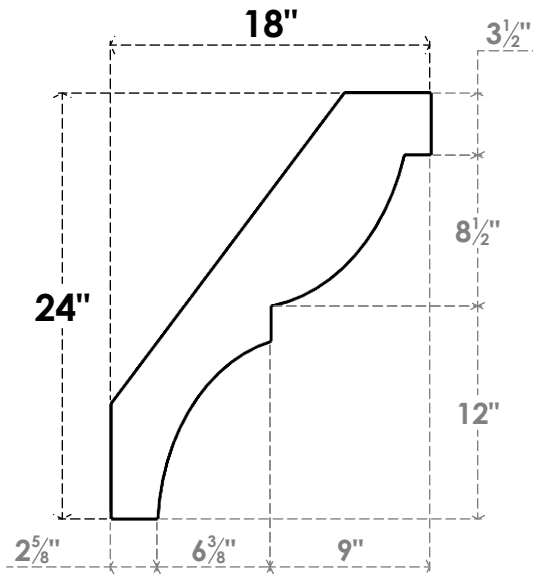

ITEM NUMBER: BRCPC030X18000X24000VAL

3"W X 18"D X 24"H VALENCIA ARCHITECTURAL GRADE PVC CLOSED BRACE

SIDE PROFILE

FRONT PROFILE

ISOMETRIC

EKENA MILLWORK
2300 WEST MAIN ST.
CLARKSVILLE, TX 75426
TOLL FREE: 866-607-0453
WWW.EKENAMILLWORK.COM