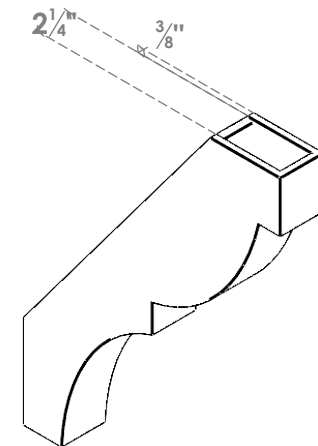

ITEM NUMBER: BRCPC030X18000X24000VAL

3"W X 18"D X 24"H VALENCIA ARCHITECTURAL GRADE PVC CLOSED BRACE

SIDE PROFILE

FRONT PROFILE

ISOMETRIC

EKENA MILLWORK
2300 WEST MAIN ST.
CLARKSVILLE, TX 75426
TOLL FREE: 866-607-0453
WWW.EKENAMILLWORK.COM